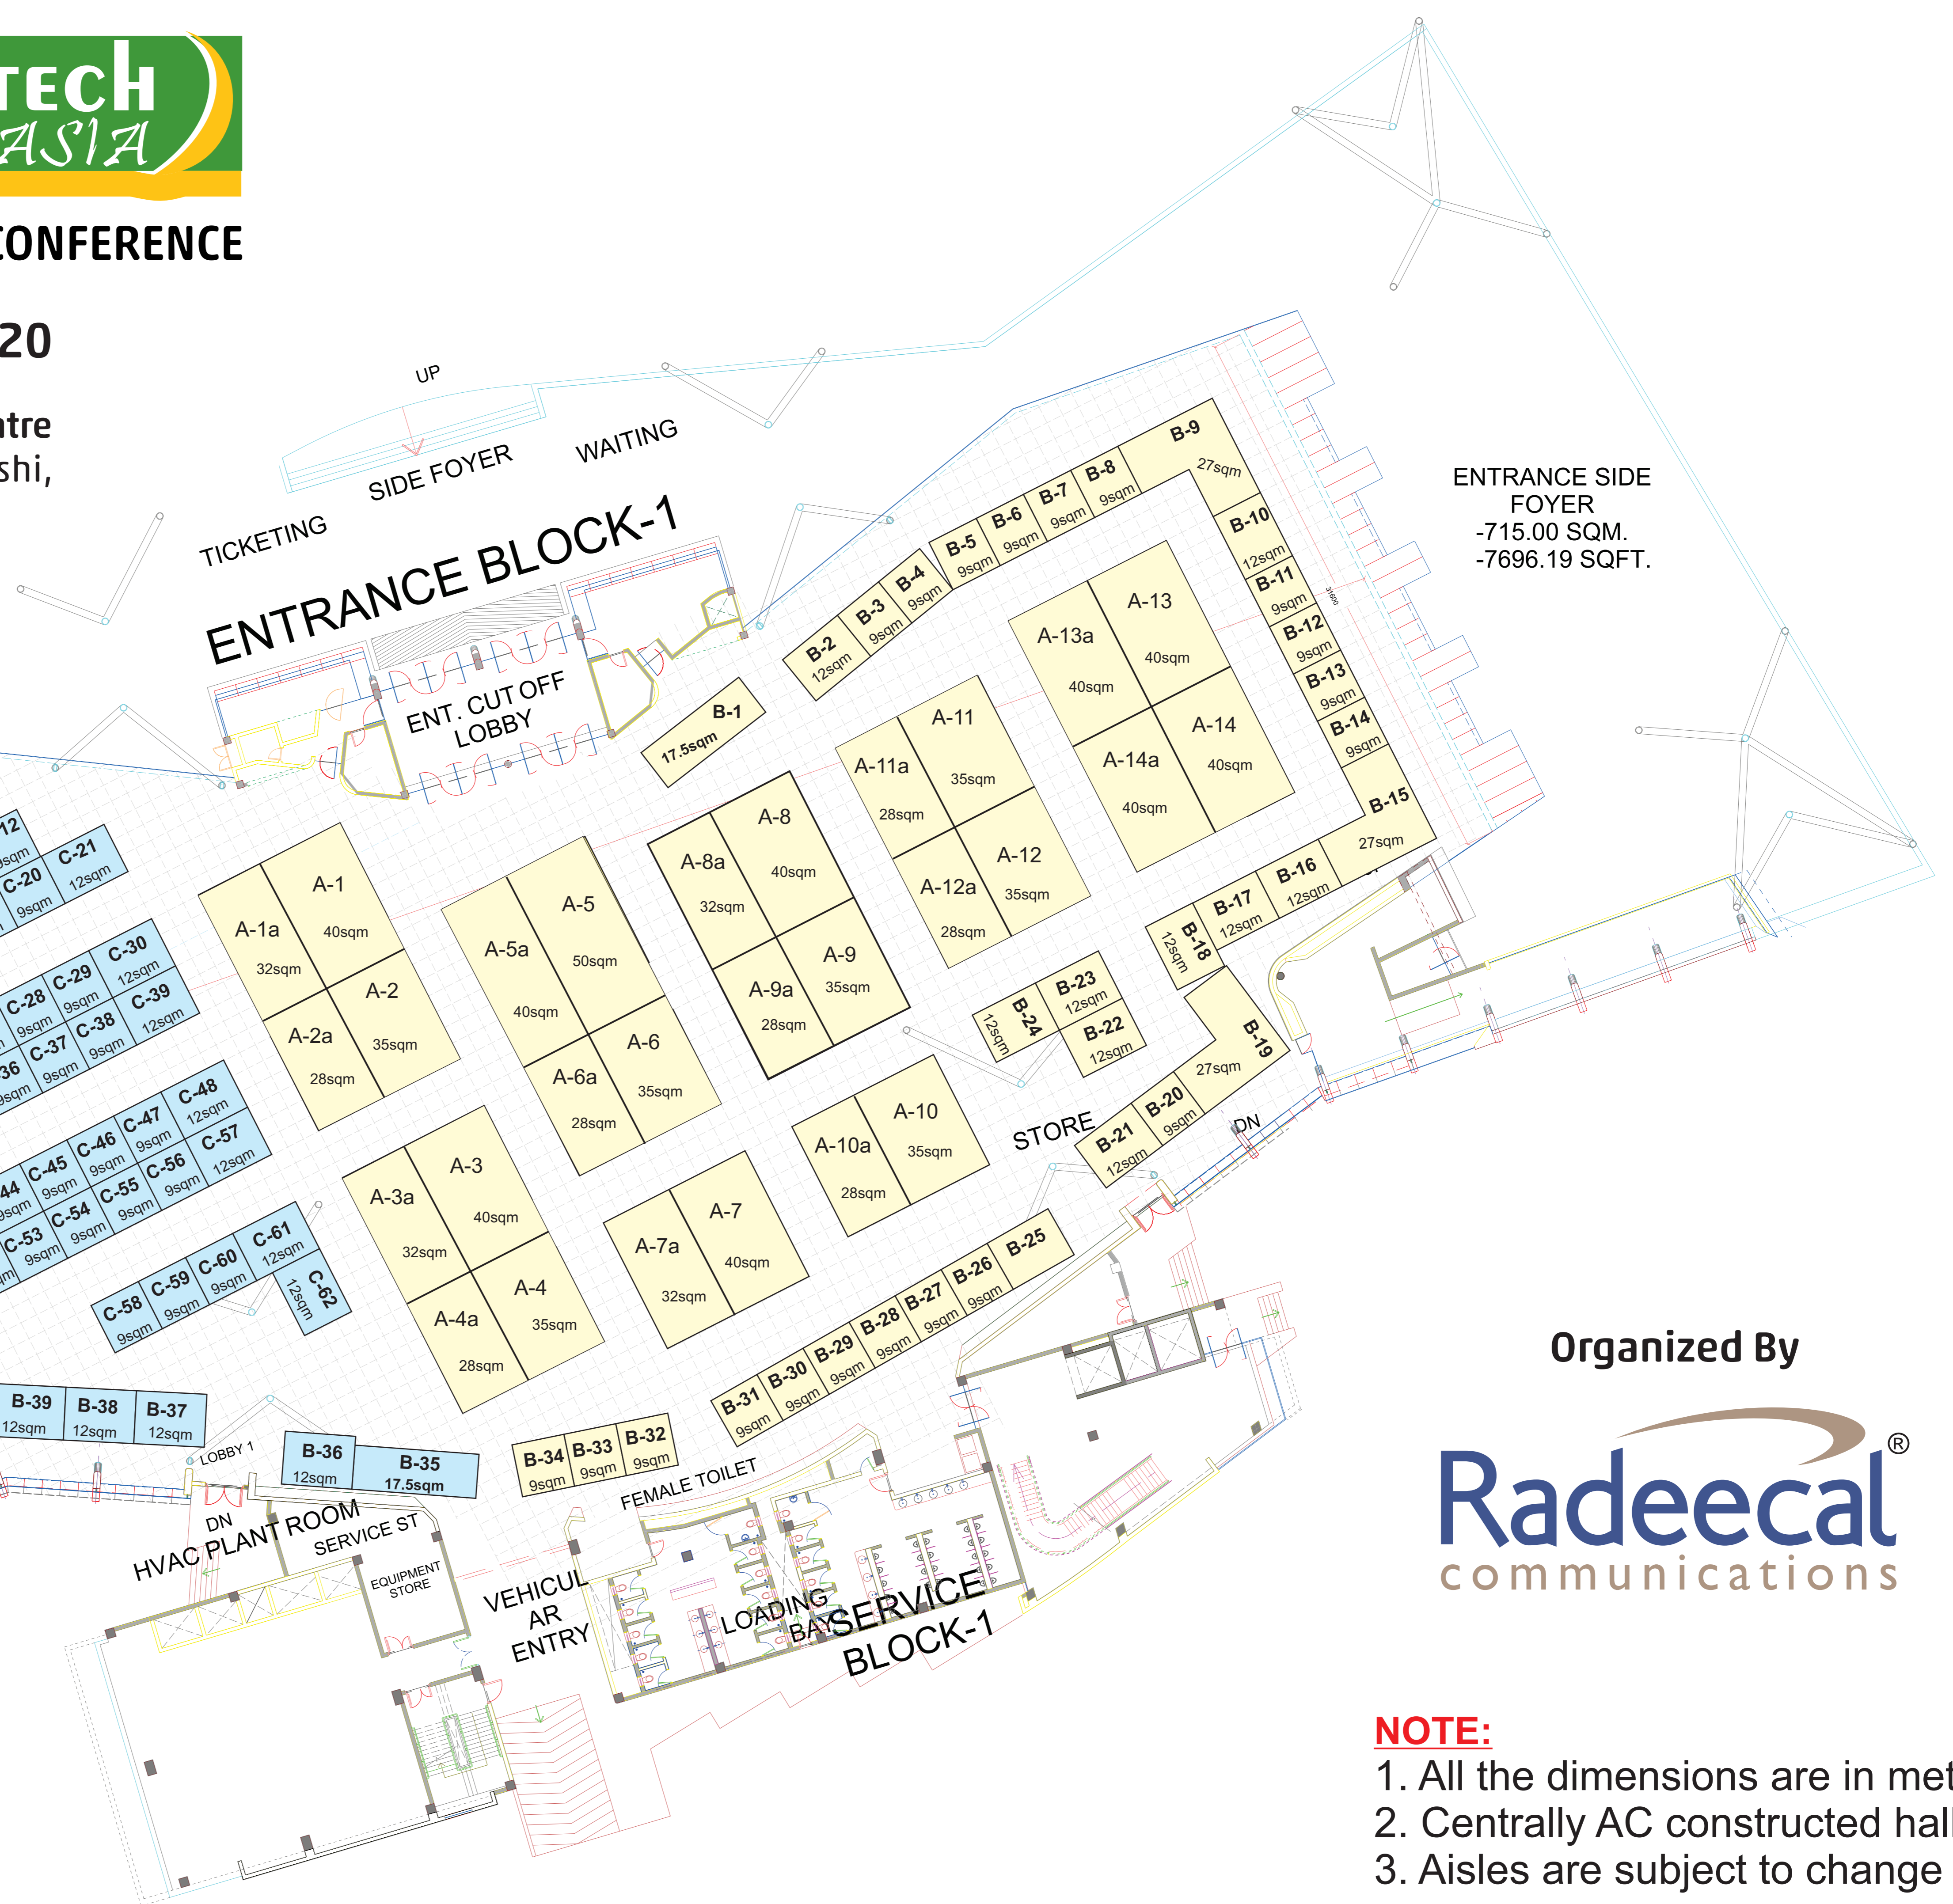

# INTERNATIONAL EXHIBITION & CONFERENCE

27 | 28 | 29 | February 2020

Cidco Exhibition & Convention Centre  
Swami Pranabananda Marg, Vashi,  
Navi Mumbai, Maharashtra, INDIA

China Pavilion

Organized By

**NOTE:**

1. All the dimensions are in meter
2. Centrally AC constructed hall
3. Aisles are subject to change